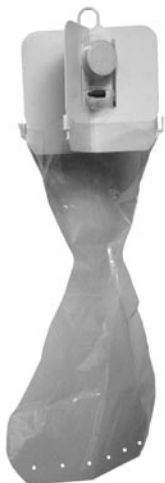

- Bonide Beetle Bagger Japanese Beetle Trap Disposable Collection Bags will securely trap Japanese Beetles.
- Using disposable bags will reduce your contact with the beetles.
- The curved shape of the disposable bags thwarts thousands of beetles from escaping back into your garden.

DIRECTIONS

Attach the disposable bag to the hooks on the sides of the lure holder.

HELPFUL HINT

To ensure stability during windy conditions, place a few small stones in the bottom of the bag.